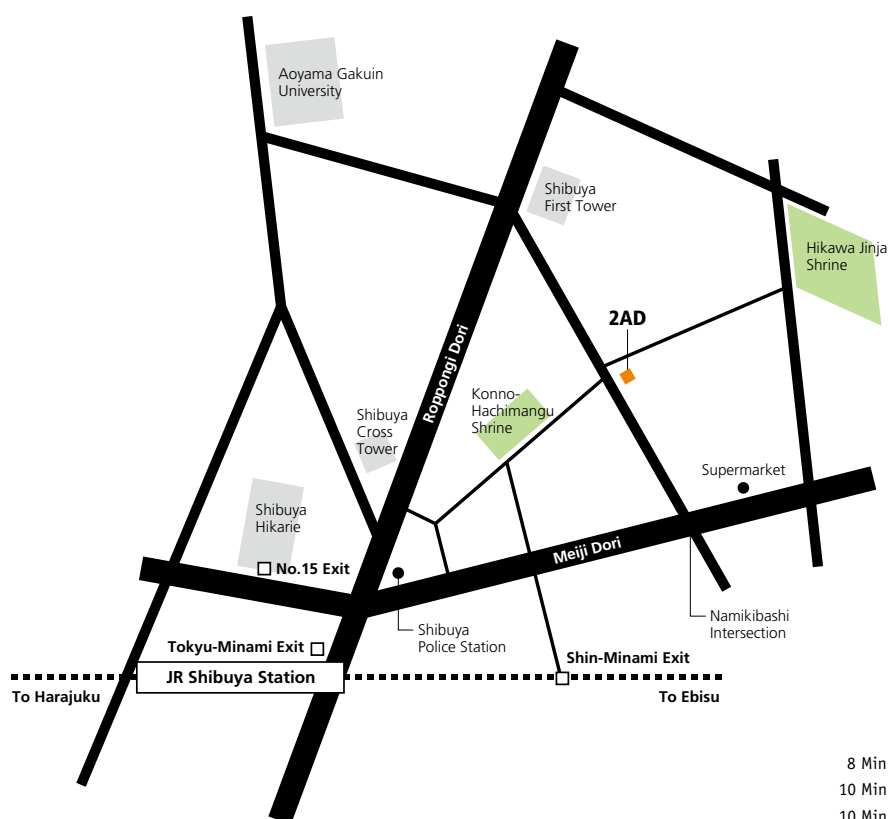

Corporate Data

Company Name 2AD Co., Ltd.

Location #805, 1-13-1 Higashi, Shibuya-ku, Tokyo
 TEL +81-3-3407-7751
 FAX +81-3-3407-7761
 E-MAIL info@tokyo2ad.co.jp

Principal Tamaki Norio

Capital 3 Million Yen

Date of Establishment May 20, 1994

8 Min. from JR Shibuya Stn., Shin-Minami Exit
 10 Min. from JR Shibuya Stn., Tokyu-Minami Exit
 10 Min. from Tokyo Metro Shibuya Stn., No. 15 Exit